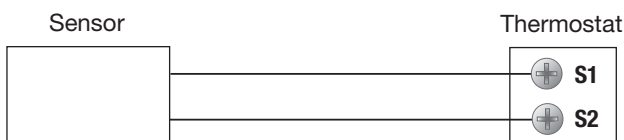

Model 5390 Wired Remote Indoor Sensor

Model 5490 Wired Remote Outdoor Sensor

5390

- Contemporary style for any decor
- Sense remotely or average with thermostat
- Sense range of 40° to 99°F

Specifications

5490

- Mounts outdoors up to 200 feet away
- Enables outdoor control functions
- Sense range of -40° to 120°F

Specifications

Accuracy: +/- 1°F (.5°C)
 Storage Temperature: 14° to 140° (-10 to 60°C)
 Operating Humidity: 5% to 95% Relative Humidity
 Dimensions: 1.25" x .25" w/60" 2-wire cable
 Unit Weight: .10 Lbs.
 Carton Weight: .60 Lbs.
 Carton Size: 6.6" x 3.5" x 3.25"
 Carton Qty: 6