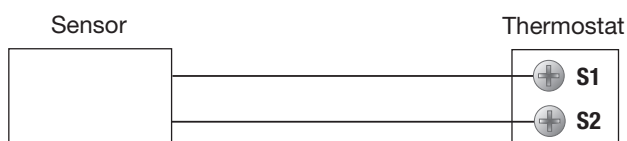

Compatible with thermostat models:

3020, 3220, 5020, 5025, 5220, 5310, 5320,
6100, 6300, 6425, 7300, 7305, 7320, 7500