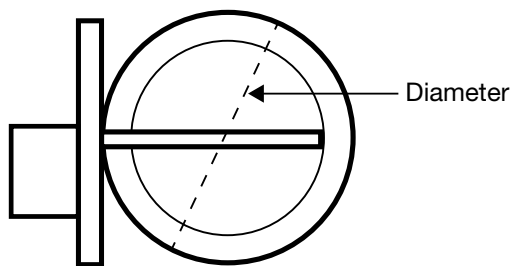

### Specifications

Dimensions See dimensional drawing on reverse

Power 24 VAC, 4 VA

Actuator High torque

Indicators Dual LEDs Indicate Open and Closed

Terminals Three Quick Connect Wiring Terminals

Function Use as Zone Damper or Bypass Damper

### Architectural Specifications

The Round Retrofit Power Open / Power Close Damper shall be Braeburn Series 1280XX where XX indicates damper diameter (04, 05, 06, 07, 08 and 10 inches). The damper shall be powered directly from zone panel 24 VAC damper terminals. A shared common terminal along with power open and power closed terminals shall be provided for damper control. In the event of a power failure, no readjustment shall be required. The drive motor shall require 4 VA of power at 24 VAC.