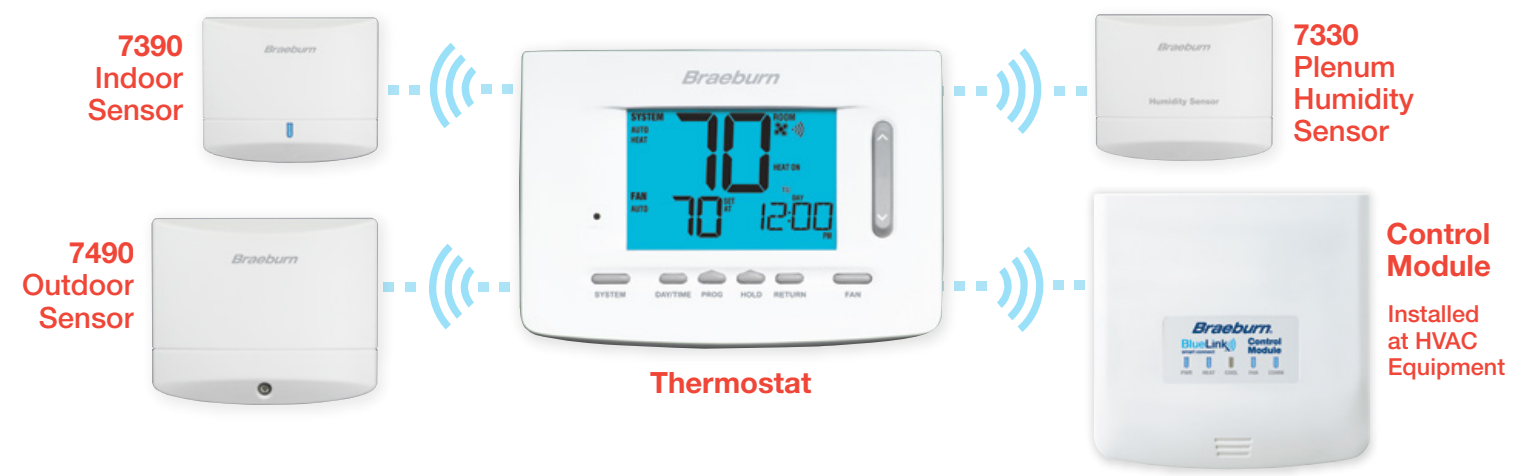

7500 Universal Wireless Thermostat Kit

Connect with Comfort™

Complete Wireless Kit to Add or Relocate a Thermostat

Compact Control Module Mounts Near Equipment

Superior Wireless Range

Bright Blue LED's Show System Operation at a Glance

Includes Supply Air Sensor for Default Temperature Control Even if Batteries are Drained

Up to 3H / 2C with Auto or Manual Changeover

7 Day, 5-2 Day or Non-Programmable

Residential or Commercial Modes

Total Installation Flexibility

FREE Contractor Branding!
Visit www.braeburnonline.com